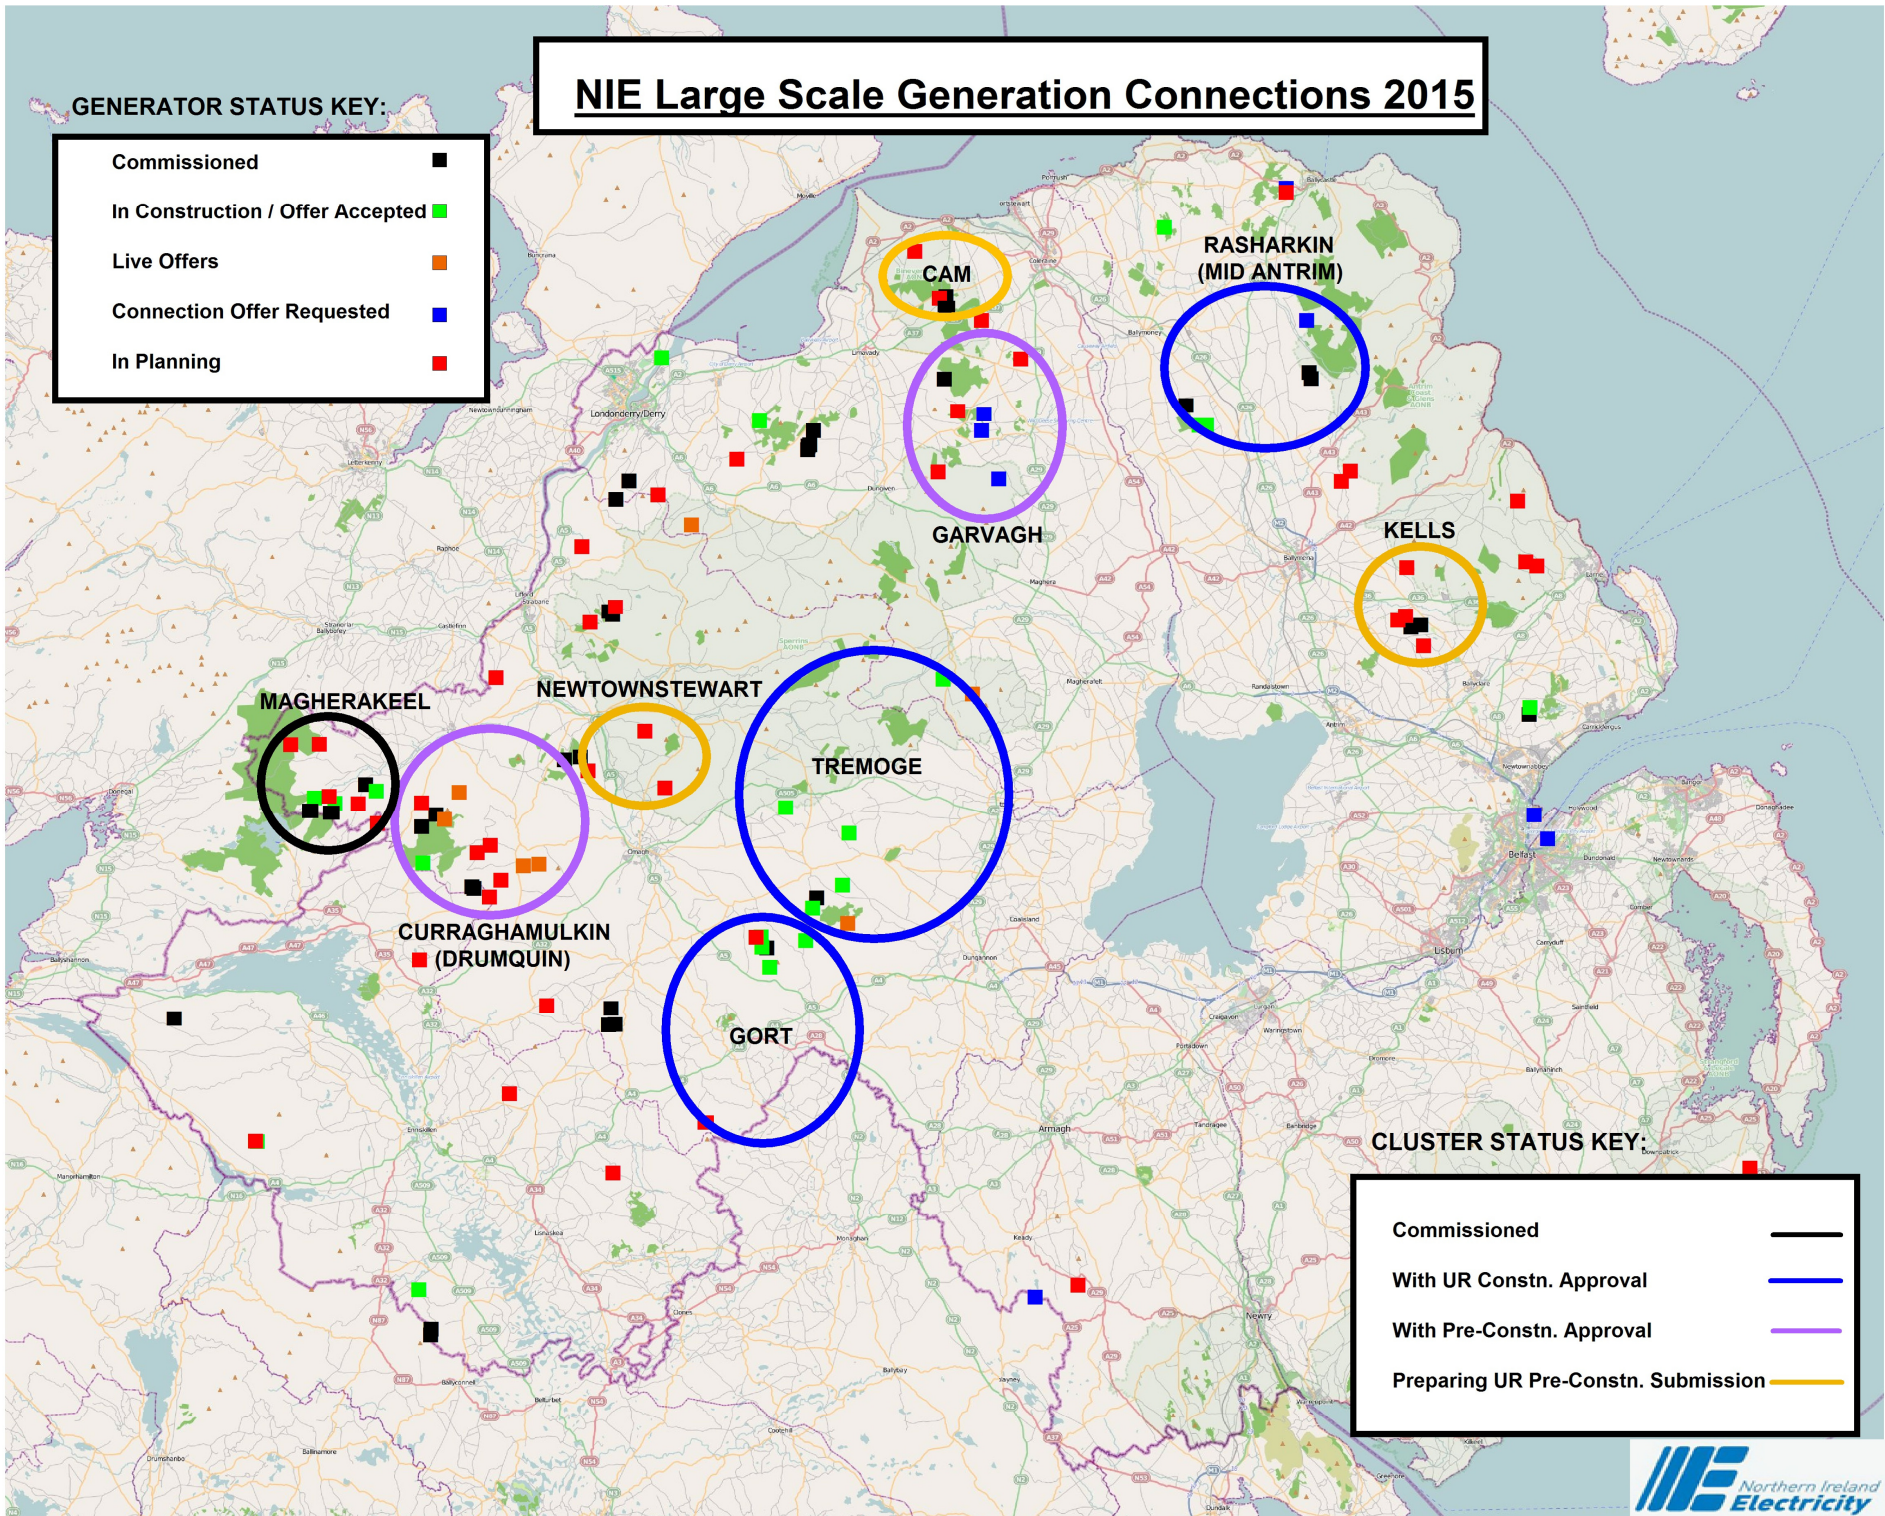

# NIE Large Scale Generation Connections 2015

## GENERATOR STATUS KEY:

Commissioned	■
In Construction / Offer Accepted	■
Live Offers	■
Connection Offer Requested	■
In Planning	■